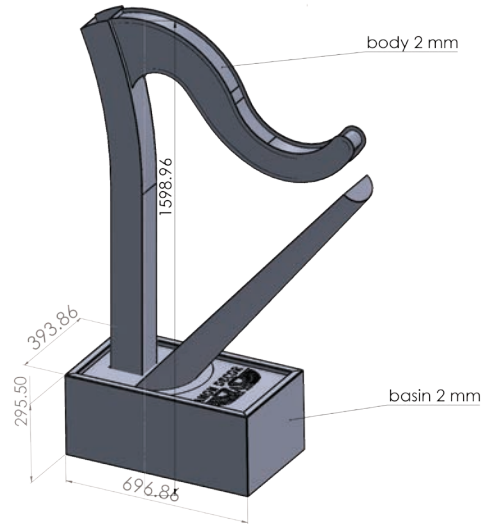

Code : GWF 0301

[Click to specifications](#)

MODEL NO.	Length (CM)	Width (CM)	Hight (CM)	Stainless Steel		Pump (Hp)	Filter	Weight (KG)	
				Type	Thickness (MM)				
GWF 0301	120	80	160	304	2	1.0	No		
Decorations						Lighting			
Natural Stone						V	Color	Control Panel	IP
						12	RGB	" Operating System by Remote Control or Touch Screen"	68