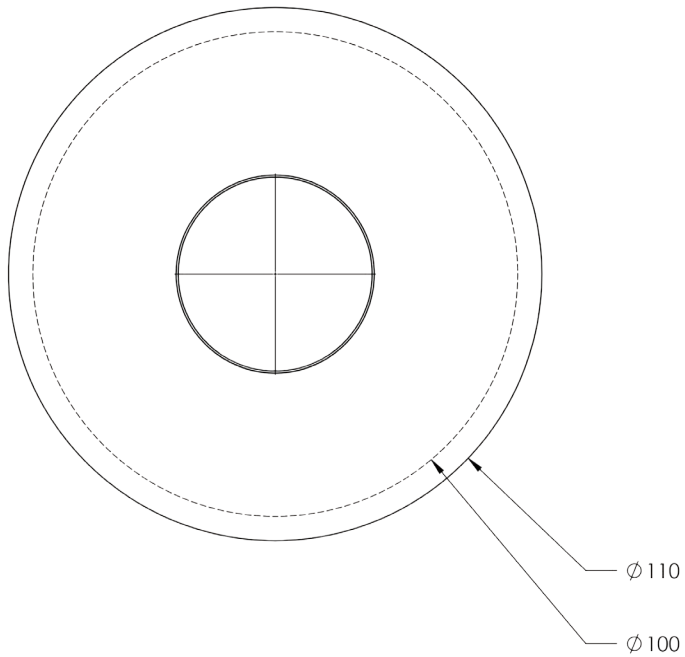

$\phi 110$

$\phi 100$