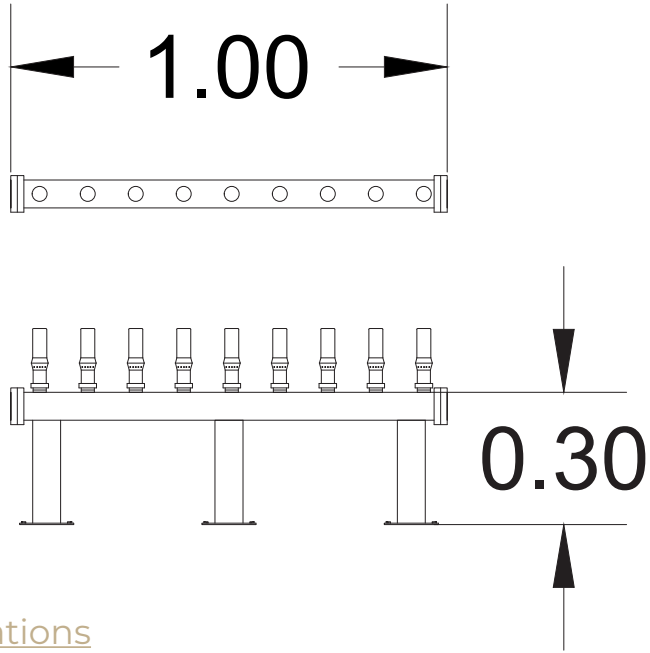

[Click to specifications](#)

The product made of Stainless Steel (Esp. 304)

Water inlet 1.5 inch or inch for all sizes

CODE	BODY DIAMETER (CM)	PUMP POWER	WATER HEIGHT	WATER COVER DIAMETER	PACKING SIZE	FOAM NOZZLES (PCS)	Comet NOZZLES (PCS)	VALVE (PCS)
FO-C101	30*208*106	4x2 HP	120 CM	125 * 230 CM	250 * 150 CM	20	36	56

Code : FO-C102

[Click to specifications](#)

The product made of Stainless Steel (Esp. 304)

Water inlet 1.5 inch or inch for all sizes

CODE	BODY DIAMETER (CM)	PUMP POWER	WATER HEIGHT	WATER COVER DIAMETER	PACKING SIZE	FOAM NOZZLES (PCS)	Comet NOZZLES (PCS)	VALVE (PCS)
FO-C 102	35*126*445	4x2 HP	150CM	135* 460 CM	500* 150 CM	16	68	84

Code : FO-C152

[Click to specifications](#)

The product made of Stainless Steel (Esp. 304)

Water inlet 1.5 inch or inch for all sizes

CODE	BODY DIAMETER (CM)	PUMP POWER	WATER HEIGHT	WATER COVER DIAMETER	PACKING SIZE	MUSHROOM NOZZLES (PCS)	Comet NOZZLES (PCS)	VALVE (PCS)
FO-CF 152	30*210*210	2x2 HP	100 CM	210* 210 CM	250* 250 CM	1	152	153

Code : FO-L 100

[Click to specifications](#)

The product made of Stainless Steel (Esp. 304)

Water inlet 1.5 inch or inch for all sizes

CODE	BODY DIAMETER (CM)	PUMP POWER	WATER HEIGHT	WATER COVER DIAMETER	PACKING SIZE	FOAM NOZZLES (PCS)	VALVE (PCS)
FO-L 100	30*6.5*100	1x2 HP	100 CM	100*20CM	130*40 CM	9	9