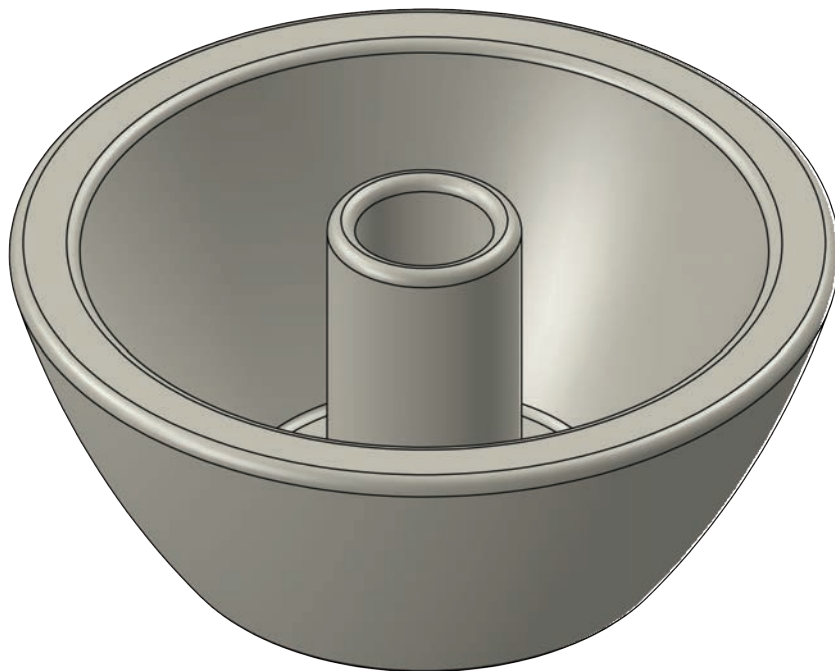

Code	Diameter (CM)	Height (CM)	Material		Pump (HP)	Filter	Decorations
			Type	Thickness (MM)			
BA-W60	60	27	GRC	50	0.5	no	Natural Plants or Fire