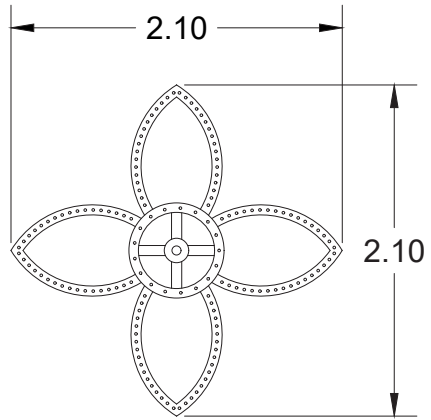

[Click to specifications](#)

The product made of Stainless Steel (Esp. 304)

Water inlet 1.5 inch or inch for all sizes

CODE	BODY DIAMETER (CM)	PUMP POWER	WATER HEIGHT	WATER COVER DIAMETER	PACKING SIZE	FOAM NOZZLES (PCS)	Comet NOZZLES (PCS)	VALVE (PCS)
FO-C101	30*208*106	4x2 HP	120 CM	125 * 230 CM	250 * 150 CM	20	36	56

Code : FO-C102

[Click to specifications](#)

The product made of Stainless Steel (Esp. 304)

Water inlet 1.5 inch or inch for all sizes

CODE	BODY DIAMETER (CM)	PUMP POWER	WATER HEIGHT	WATER COVER DIAMETER	PACKING SIZE	FOAM NOZZLES (PCS)	Comet NOZZLES (PCS)	VALVE (PCS)
FO-C 102	35*126*445	4x2 HP	150CM	135* 460 CM	500* 150 CM	16	68	84

Code : FO-C152

[Click to specifications](#)

The product made of Stainless Steel (Esp. 304)

Water inlet 1.5 inch or inch for all sizes

CODE	BODY DIAMETER (CM)	PUMP POWER	WATER HEIGHT	WATER COVER DIAMETER	PACKING SIZE	MUSHROOM NOZZLES (PCS)	Comet NOZZLES (PCS)	VALVE (PCS)
FO-CF 152	30*210*210	2x2 HP	100 CM	210* 210 CM	250* 250 CM	1	152	153

Code : FO-L 100

[Click to specifications](#)

The product made of Stainless Steel (Esp. 304)

Water inlet 1.5 inch or inch for all sizes

CODE	BODY DIAMETER (CM)	PUMP POWER	WATER HEIGHT	WATER COVER DIAMETER	PACKING SIZE	FOAM NOZZLES (PCS)	VALVE (PCS)
FO-L 100	30*6.5*100	1x2 HP	100 CM	100*20CM	130*40 CM	9	9