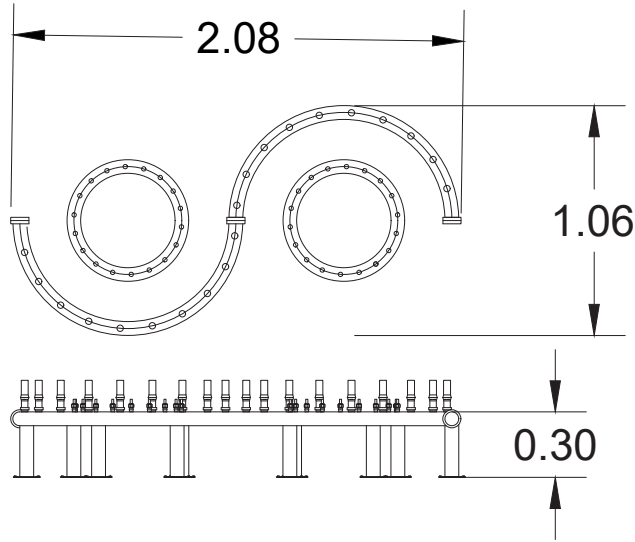

Code : FO-C101

[Click to specifications](#)

The product made of Stainless Steel (Esp. 304)

Water inlet 1.5 inch or inch for all sizes

CODE	BODY DIAMETER (CM)	PUMP POWER	WATER HEIGHT	WATER COVER DIAMETER	PACKING SIZE	FOAM NOZZLES (PCS)	Comet NOZZLES (PCS)	VALVE (PCS)
FO-C101	30*208*106	4x2 HP	120 CM	125 * 230 CM	250 * 150 CM	20	36	56