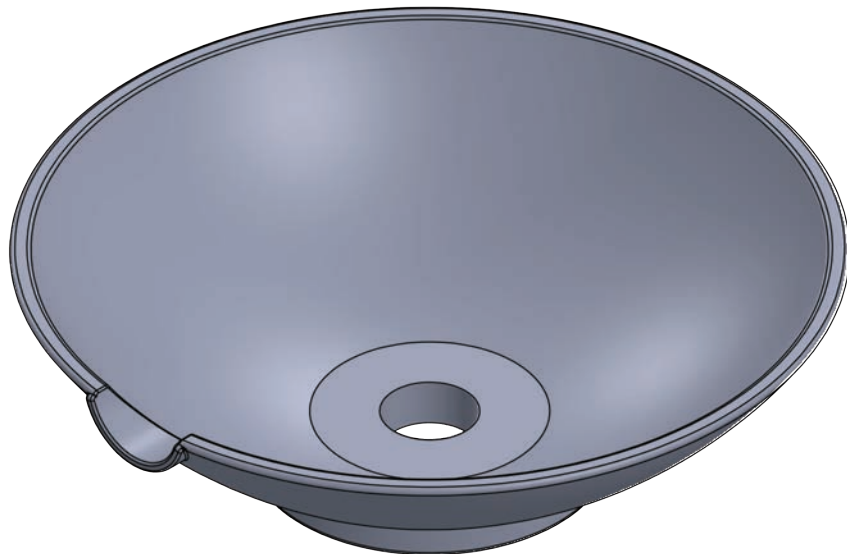

Code : BA-T100

[Click to specifications](#)

Code	Diameter (CM)	Height (CM)	Material		Pump (HP)	Filter	Decorations
			Type	Thickness (MM)			
BA-T100	84	25	GRC	30	0.5	no	Natural Plants or Fire