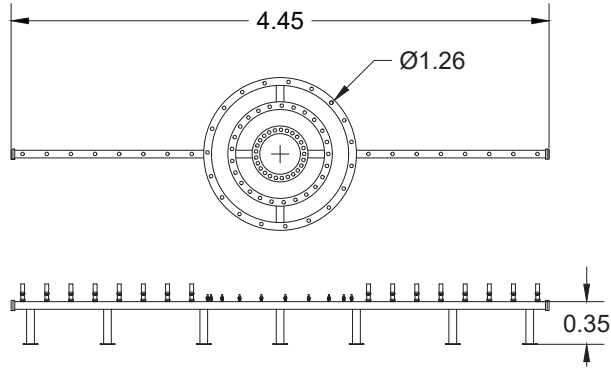

[Click to specifications](#)

The product made of Stainless Steel (Esp. 304)

Water inlet 1.5 inch or inch for all sizes

CODE	BODY DIAMETER (CM)	PUMP POWER	WATER HEIGHT	WATER COVER DIAMETER	PACKING SIZE	FOAM NOZZLES (PCS)	Comet NOZZLES (PCS)	VALVE (PCS)
FO-C101	30*208*106	4x2 HP	120 CM	125 * 230 CM	250 * 150 CM	20	36	56

Code : FO-C102

[Click to specifications](#)

The product made of Stainless Steel (Esp. 304)

Water inlet 1.5 inch or inch for all sizes

CODE	BODY DIAMETER (CM)	PUMP POWER	WATER HEIGHT	WATER COVER DIAMETER	PACKING SIZE	FOAM NOZZLES (PCS)	Comet NOZZLES (PCS)	VALVE (PCS)
FO-C 102	35*126*445	4x2 HP	150CM	135* 460 CM	500* 150 CM	16	68	84

Code : FO-L 100

[Click to specifications](#)

The product made of Stainless Steel (Esp. 304)

Water inlet 1.5 inch or inch for all sizes

CODE	BODY DIAMETER (CM)	PUMP POWER	WATER HEIGHT	WATER COVER DIAMETER	PACKING SIZE	FOAM NOZZLES (PCS)	VALVE (PCS)
FO-L 100	30*6.5*100	1x2 HP	100 CM	100*20CM	130*40 CM	9	9

Code : FO-C66

[Click to specifications](#)

The product made of Stainless Steel (Esp. 304)

Water inlet 1.5 inch or inch for all sizes

CODE	BODY DIAMETER (CM)	PUMP POWER	WATER HEIGHT	WATER COVER DIAMETER	PACKING SIZE	FOAM NOZZLES (PCS)	VALVE (PCS)
FO-C66	30*60*60	1x2 HP	100 CM	75* 75CM	100*100 CM	6	6