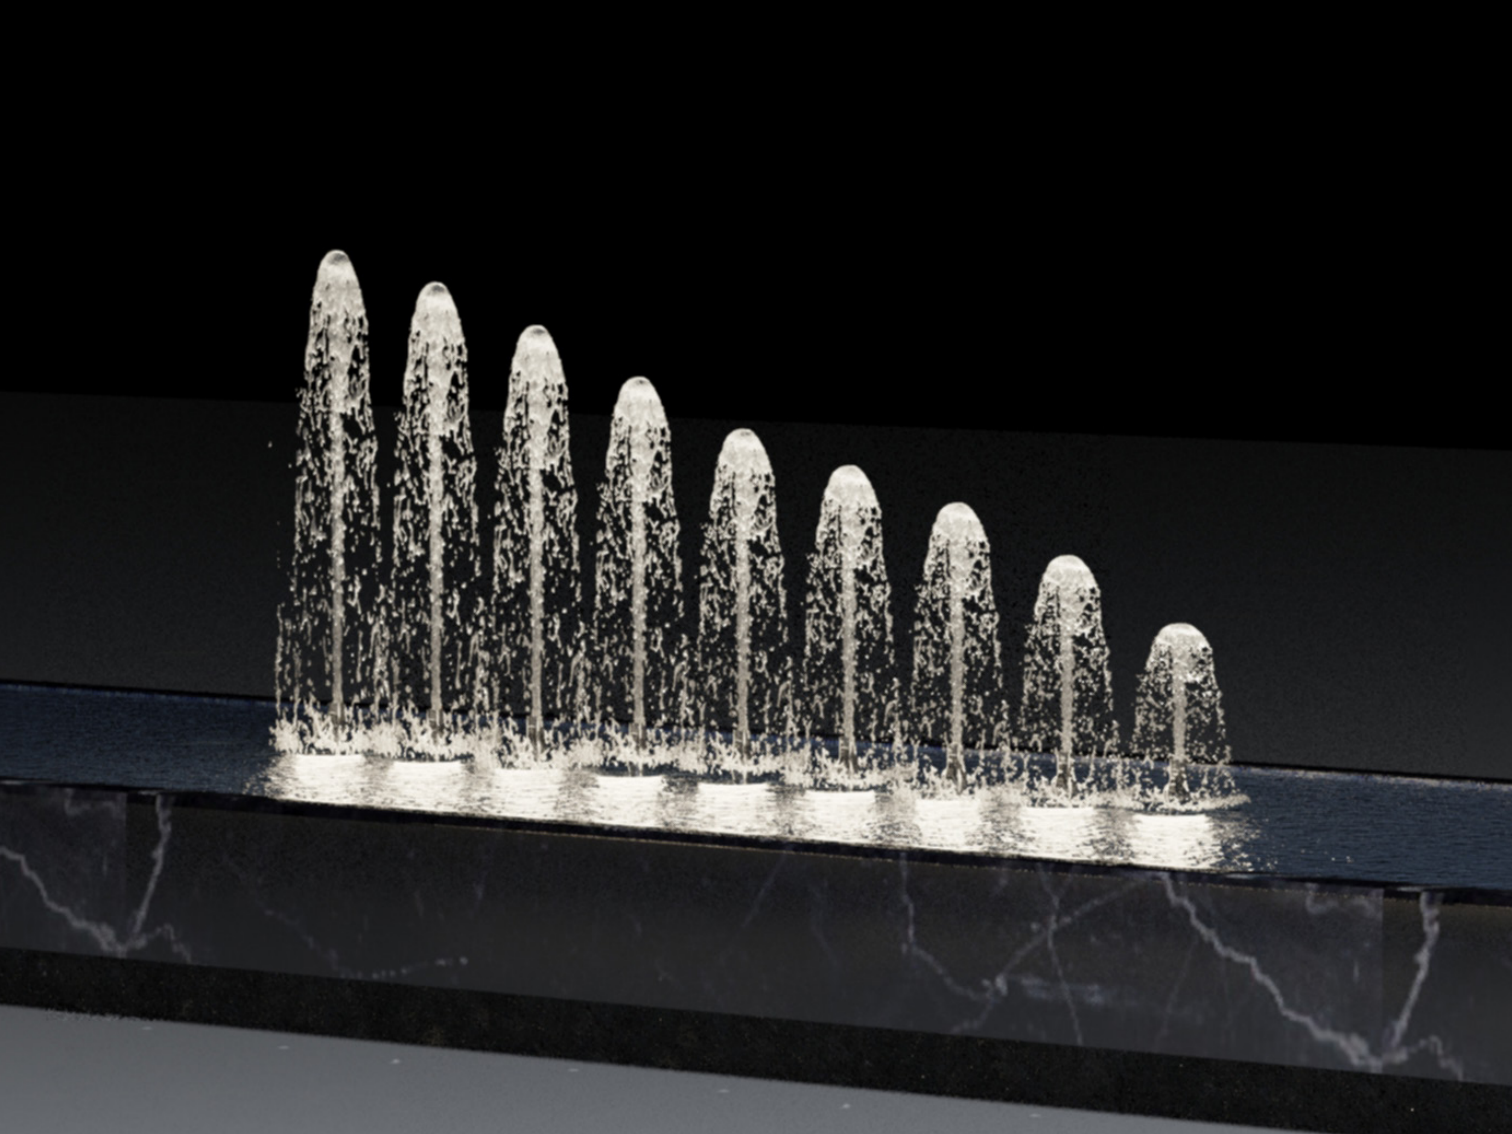

[Click to specifications](#)

The product made of Stainless Steel (Esp. 304)

Water inlet 1.5 inch or inch for all sizes

CODE	BODY DIAMETER (CM)	PUMP POWER	WATER HEIGHT	WATER COVER DIAMETER	PACKING SIZE	FOAM NOZZLES (PCS)	Comet NOZZLES (PCS)	VALVE (PCS)
FO-C101	30*208*106	4x2 HP	120 CM	125 * 230 CM	250 * 150 CM	20	36	56

Code : FO-C102

[Click to specifications](#)

The product made of Stainless Steel (Esp. 304)

Water inlet 1.5 inch or inch for all sizes

CODE	BODY DIAMETER (CM)	PUMP POWER	WATER HEIGHT	WATER COVER DIAMETER	PACKING SIZE	FOAM NOZZLES (PCS)	Comet NOZZLES (PCS)	VALVE (PCS)
FO-C 102	35*126*445	4x2 HP	150CM	135* 460 CM	500* 150 CM	16	68	84

Code : FO-C152

[Click to specifications](#)

The product made of Stainless Steel (Esp. 304)

Water inlet 1.5 inch or inch for all sizes

CODE	BODY DIAMETER (CM)	PUMP POWER	WATER HEIGHT	WATER COVER DIAMETER	PACKING SIZE	MUSHROOM NOZZLES (PCS)	Comet NOZZLES (PCS)	VALVE (PCS)
FO-CF 152	30*210*210	2x2 HP	100 CM	210* 210 CM	250* 250 CM	1	152	153

Code : FO-L 100

[Click to specifications](#)

The product made of Stainless Steel (Esp. 304)

Water inlet 1.5 inch or inch for all sizes

CODE	BODY DIAMETER (CM)	PUMP POWER	WATER HEIGHT	WATER COVER DIAMETER	PACKING SIZE	FOAM NOZZLES (PCS)	VALVE (PCS)
FO-L 100	30*6.5*100	1x2 HP	100 CM	100*20CM	130*40 CM	9	9