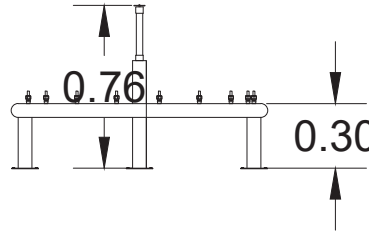

[Click to specifications](#)

The product made of Stainless Steel (Esp. 304)

Water inlet 1.5 inch or inch for all sizes

CODE	BODY DIAMETER (CM)	PUMP POWER	WATER HEIGHT	WATER COVER DIAMETER	PACKING SIZE	FOAM NOZZLES (PCS)	Comet NOZZLES (PCS)	VALVE (PCS)
FO-C101	30*208*106	4x2 HP	120 CM	125 * 230 CM	250 * 150 CM	20	36	56

Code : FO-L 100

[Click to specifications](#)

The product made of Stainless Steel (Esp. 304)

Water inlet 1.5 inch or inch for all sizes

CODE	BODY DIAMETER (CM)	PUMP POWER	WATER HEIGHT	WATER COVER DIAMETER	PACKING SIZE	FOAM NOZZLES (PCS)	VALVE (PCS)
FO-L 100	30*6.5*100	1x2 HP	100 CM	100*20CM	130*40 CM	9	9

Code : FO-C66

[Click to specifications](#)

The product made of Stainless Steel (Esp. 304)

Water inlet 1.5 inch or inch for all sizes

CODE	BODY DIAMETER (CM)	PUMP POWER	WATER HEIGHT	WATER COVER DIAMETER	PACKING SIZE	FOAM NOZZLES (PCS)	VALVE (PCS)
FO-C66	30*60*60	1x2 HP	100 CM	75* 75CM	100*100 CM	6	6

Code : FO-C017

[Click to specifications](#)

The product made of Stainless Steel (Esp. 304)

Water inlet 1.5 inch or inch for all sizes

CODE	BODY DIAMETER (CM)	PUMP POWER	WATER HEIGHT	WATER COVER DIAMETER	PACKING SIZE	MUSHROOM NOZZLES (PCS)	Comet NOZZLES (PCS)	VALVE (PCS)
FO-CF107	30*113*113	1x1 Hp	76CM	113* 113 CM	150 * 150 CM	1	18	19