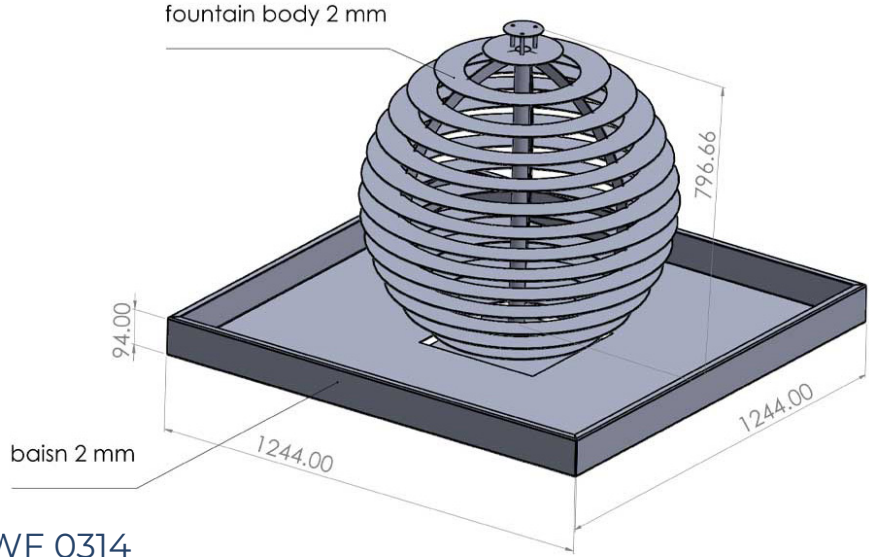

[Click to specifications](#)

The product made of Stainless Steel (Esp. 304)

Water inlet 1.5 inch or inch for all sizes

CODE	BODY DIAMETER (CM)	PUMP POWER	WATER HEIGHT	WATER COVER DIAMETER	PACKING SIZE	FOAM NOZZLES (PCS)	Comet NOZZLES (PCS)	VALVE (PCS)
FO-C101	30*208*106	4x2 HP	120 CM	125 * 230 CM	250 * 150 CM	20	36	56

GARDEN FOUNTAINS

نوافير حدائق

Code : GWF 0301

[Click to specifications](#)

MODEL NO.	Length (CM)	Width (CM)	Hight (CM)	Stainless Steel		Pump (Hp)	Filter	Weight (KG)	
				Type	Thickness (MM)				
GWF 0301	120	80	160	304	2	1.0	No		
Decorations						Lighting			
Natural Stone						V	Color	Control Panel	IP
						12	RGB	" Operating System by Remote Control or Touch Screen"	68

Code : GWF 0302

[Click to specifications](#)

MODEL NO.	Length (CM)	Width (CM)	Height (CM)	Column Length (CM)	Column Width (CM)	Column Height (CM)	Stainless Steel		Pump (Hp)
							Type	Thickness (MM)	
GWF 0302	44	44	125	8	8	90, 70 & 110	304	2	0.5
Decorations			Filter	Weight (KG)		Lighting			
Natural Stone			No			V	Color	Control Panel	IP
						12	RGB	" Operating System by Remote Control or Touch Screen"	68

Code : GWF 0314
[Click to specifications](#)

MODEL NO.	Length (CM)	Width (CM)	Height (CM)	Diameter	Stainless Steel		Pump (Hp)	
					Type	Thickness (MM)		
GWF 0314	125	125	90	80	304	2	0.5	
Decorations			Filter	Weight (KG)	Lighting			
Natural Stone			No		V	Color	Control Panel	IP
					12	RGB	" Operating System by Remote Control or Touch Screen"	68