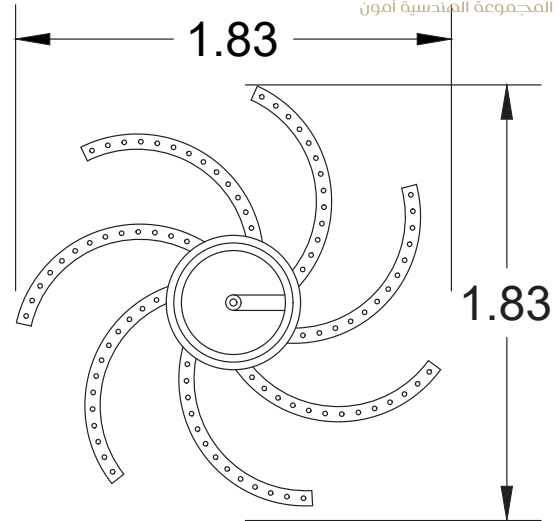

AMON DECOR

المجموعة الهندسية أمون

Code : FO-C109

[Click to specifications](#)

The product made of Stainless Steel (Esp. 304)

Water inlet 1.5 inch or inch for all sizes

CODE	BODY DIAMETER (CM)	PUMP POWER	WATER HEIGHT	WATER COVER DIAMETER	PACKING SIZE	MUSHROOM NOZZLES (PCS)	Comet NOZZLES (PCS)	VALVE (PCS)
FO-CF109	30*183*183	1x3 Hp	100CM	183* 183 CM	200 *200 CM	1	91	92