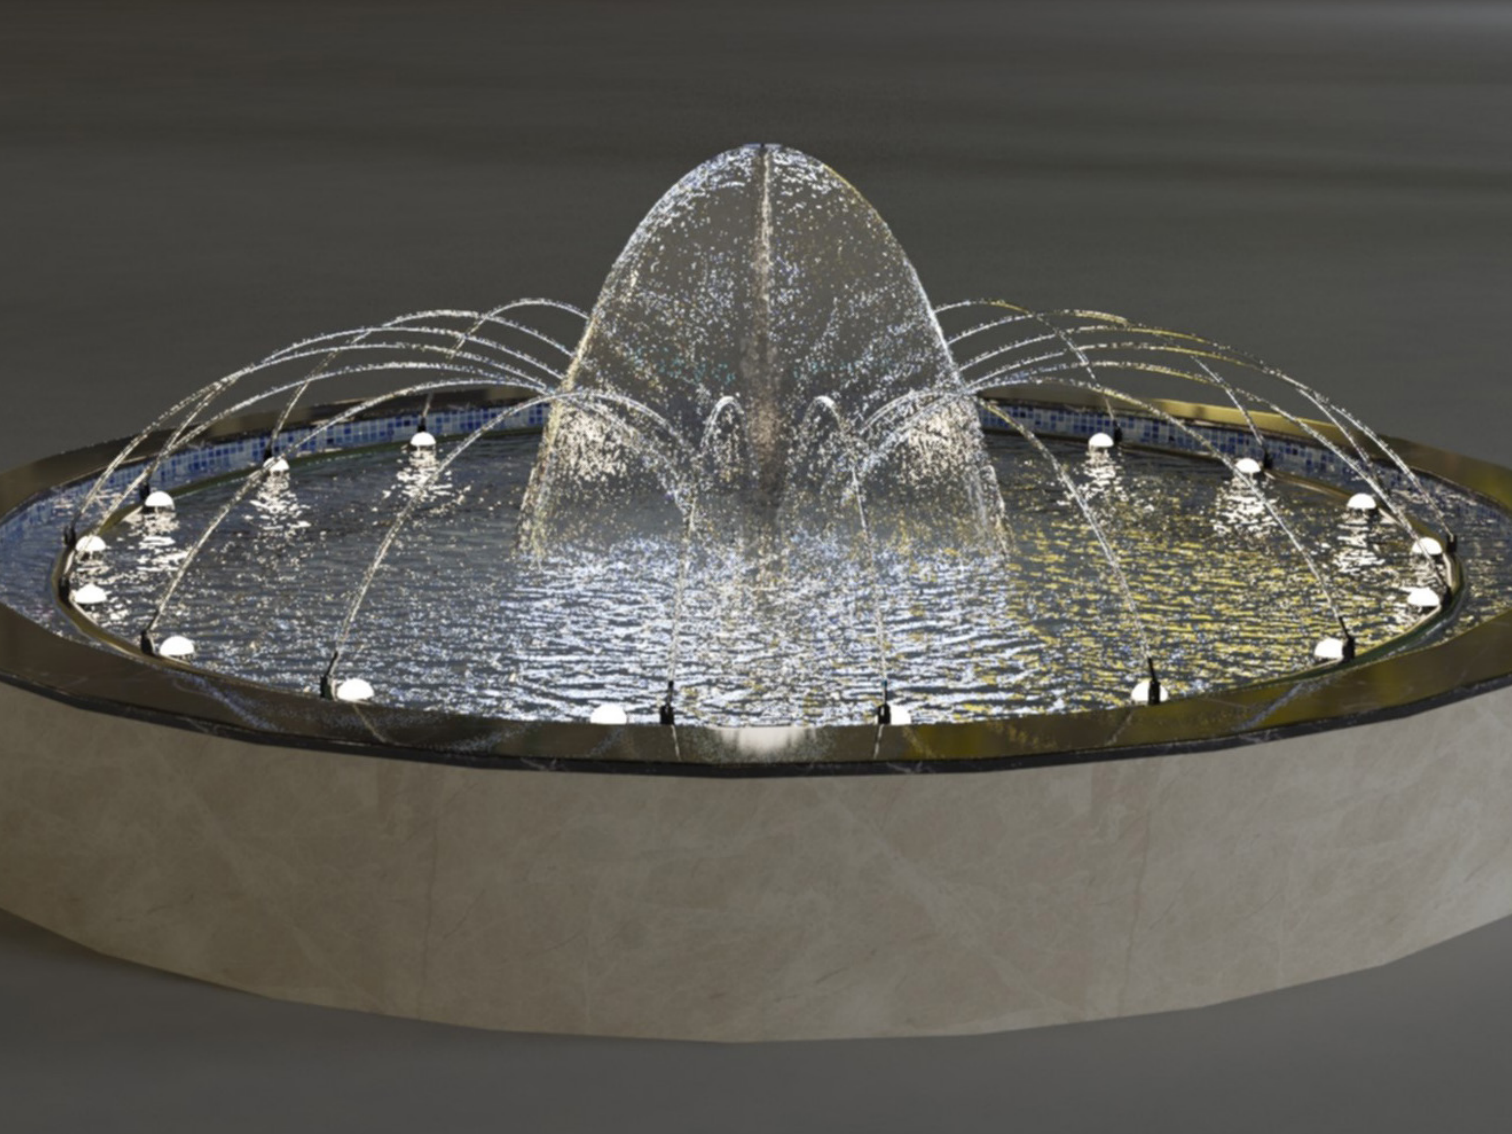

Code : FO-L 100

[Click to specifications](#)

The product made of Stainless Steel (Esp. 304)

Water inlet 1.5 inch or inch for all sizes

CODE	BODY DIAMETER (CM)	PUMP POWER	WATER HEIGHT	WATER COVER DIAMETER	PACKING SIZE	FOAM NOZZLES (PCS)	VALVE (PCS)
FO-L 100	30*6.5*100	1x2 HP	100 CM	100*20CM	130*40 CM	9	9

Code : FO-C66

[Click to specifications](#)

The product made of Stainless Steel (Esp. 304)

Water inlet 1.5 inch or inch for all sizes

CODE	BODY DIAMETER (CM)	PUMP POWER	WATER HEIGHT	WATER COVER DIAMETER	PACKING SIZE	FOAM NOZZLES (PCS)	VALVE (PCS)
FO-C66	30*60*60	1x2 HP	100 CM	75* 75CM	100*100 CM	6	6

AMON DECOR

المجموعة الهندسية أمون

Code : FO-C109

[Click to specifications](#)

The product made of Stainless Steel (Esp. 304)

Water inlet 1.5 inch or inch for all sizes

CODE	BODY DIAMETER (CM)	PUMP POWER	WATER HEIGHT	WATER COVER DIAMETER	PACKING SIZE	MUSHROOM NOZZLES (PCS)	Comet NOZZLES (PCS)	VALVE (PCS)
FO-CF109	30*183*183	1x3 Hp	100CM	183* 183 CM	200 *200 CM	1	91	92

Code : FO-C017

[Click to specifications](#)

The product made of Stainless Steel (Esp. 304)

Water inlet 1.5 inch or inch for all sizes

CODE	BODY DIAMETER (CM)	PUMP POWER	WATER HEIGHT	WATER COVER DIAMETER	PACKING SIZE	MUSHROOM NOZZLES (PCS)	Comet NOZZLES (PCS)	VALVE (PCS)
FO-CF107	30*113*113	1x1 Hp	76CM	113* 113 CM	150 * 150 CM	1	18	19