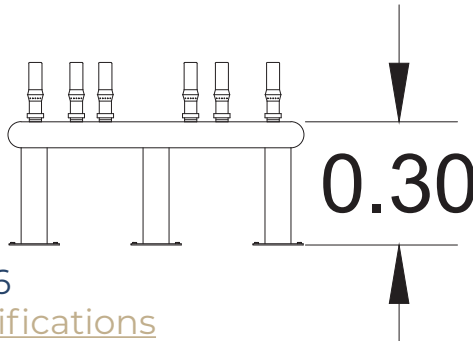

[Click to specifications](#)

The product made of Stainless Steel (Esp. 304)

Water inlet 1.5 inch or inch for all sizes

CODE	BODY DIAMETER (CM)	PUMP POWER	WATER HEIGHT	WATER COVER DIAMETER	PACKING SIZE	FOAM NOZZLES (PCS)	Comet NOZZLES (PCS)	VALVE (PCS)
FO-C101	30*208*106	4x2 HP	120 CM	125 * 230 CM	250 * 150 CM	20	36	56

Code : FO-C102

[Click to specifications](#)

The product made of Stainless Steel (Esp. 304)

Water inlet 1.5 inch or inch for all sizes

CODE	BODY DIAMETER (CM)	PUMP POWER	WATER HEIGHT	WATER COVER DIAMETER	PACKING SIZE	FOAM NOZZLES (PCS)	Comet NOZZLES (PCS)	VALVE (PCS)
FO-C 102	35*126*445	4x2 HP	150CM	135* 460 CM	500* 150 CM	16	68	84

Code : FO-L 100

[Click to specifications](#)

The product made of Stainless Steel (Esp. 304)

Water inlet 1.5 inch or inch for all sizes

CODE	BODY DIAMETER (CM)	PUMP POWER	WATER HEIGHT	WATER COVER DIAMETER	PACKING SIZE	FOAM NOZZLES (PCS)	VALVE (PCS)
FO-L 100	30*6.5*100	1x2 HP	100 CM	100*20CM	130*40 CM	9	9

Code : FO-C66

[Click to specifications](#)

The product made of Stainless Steel (Esp. 304)

Water inlet 1.5 inch or inch for all sizes

CODE	BODY DIAMETER (CM)	PUMP POWER	WATER HEIGHT	WATER COVER DIAMETER	PACKING SIZE	FOAM NOZZLES (PCS)	VALVE (PCS)
FO-C66	30*60*60	1x2 HP	100 CM	75* 75CM	100*100 CM	6	6