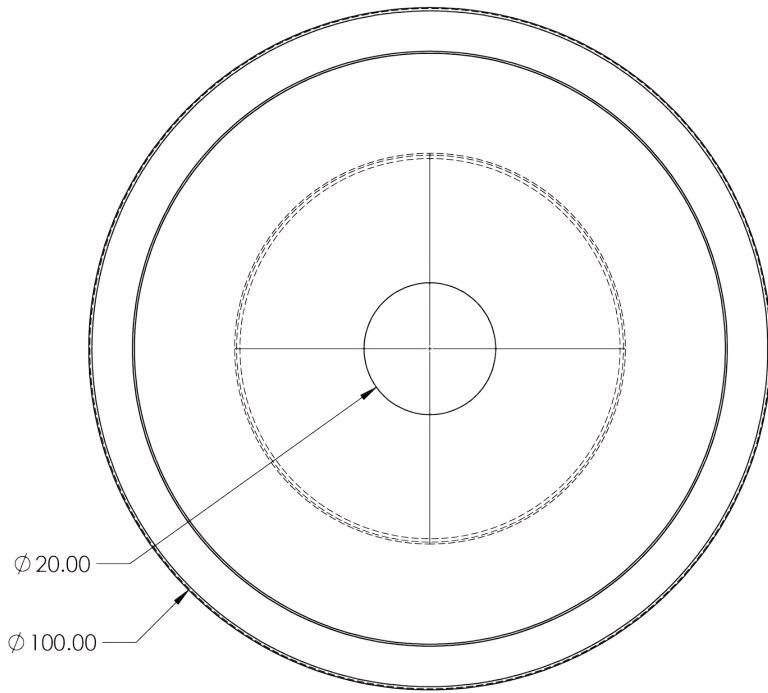

AMON DECOR

المجموعة الهندسية أمون

Lighting System

V 12 IP 68 color RGB

Operating System by Remote Control or Touch Screen.

Code : BA-B100

[Click to specifications](#)

Code	Diameter (CM)	Height (CM)	Material		Pump (HP)	Filter	Decorations
			Type	Thickness (MM)			
BA-B100	58	60	GRC	20	0.5	no	Natural Plants or Fire