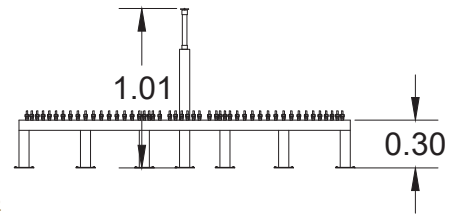

[Click to specifications](#)

The product made of Stainless Steel (Esp. 304)

Water inlet 1.5 inch or inch for all sizes

CODE	BODY DIAMETER (CM)	PUMP POWER	WATER HEIGHT	WATER COVER DIAMETER	PACKING SIZE	FOAM NOZZLES (PCS)	Comet NOZZLES (PCS)	VALVE (PCS)
FO-C101	30*208*106	4x2 HP	120 CM	125 * 230 CM	250 * 150 CM	20	36	56

Code : FO-C102

[Click to specifications](#)

The product made of Stainless Steel (Esp. 304)

Water inlet 1.5 inch or inch for all sizes

CODE	BODY DIAMETER (CM)	PUMP POWER	WATER HEIGHT	WATER COVER DIAMETER	PACKING SIZE	FOAM NOZZLES (PCS)	Comet NOZZLES (PCS)	VALVE (PCS)
FO-C 102	35*126*445	4x2 HP	150CM	135* 460 CM	500* 150 CM	16	68	84

Code : FO-C152

[Click to specifications](#)

The product made of Stainless Steel (Esp. 304)

Water inlet 1.5 inch or inch for all sizes

CODE	BODY DIAMETER (CM)	PUMP POWER	WATER HEIGHT	WATER COVER DIAMETER	PACKING SIZE	MUSHROOM NOZZLES (PCS)	Comet NOZZLES (PCS)	VALVE (PCS)
FO-CF 152	30*210*210	2x2 HP	100 CM	210* 210 CM	250* 250 CM	1	152	153

Code : FO-L 100

[Click to specifications](#)

The product made of Stainless Steel (Esp. 304)

Water inlet 1.5 inch or inch for all sizes

CODE	BODY DIAMETER (CM)	PUMP POWER	WATER HEIGHT	WATER COVER DIAMETER	PACKING SIZE	FOAM NOZZLES (PCS)	VALVE (PCS)
FO-L 100	30*6.5*100	1x2 HP	100 CM	100*20CM	130*40 CM	9	9