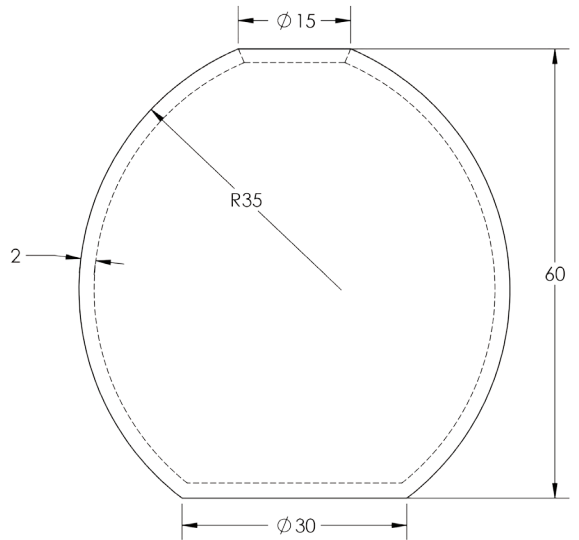

Code : BA-H110

[Click to specifications](#)

Code	Diameter (CM)	Height (CM)	Material		Pump (HP)	Filter	Decorations
			Type	Thickness (MM)			
BA-H110	130	48	GRC	50	0.5	no	Natural Plants or Fire

$\varnothing 58$