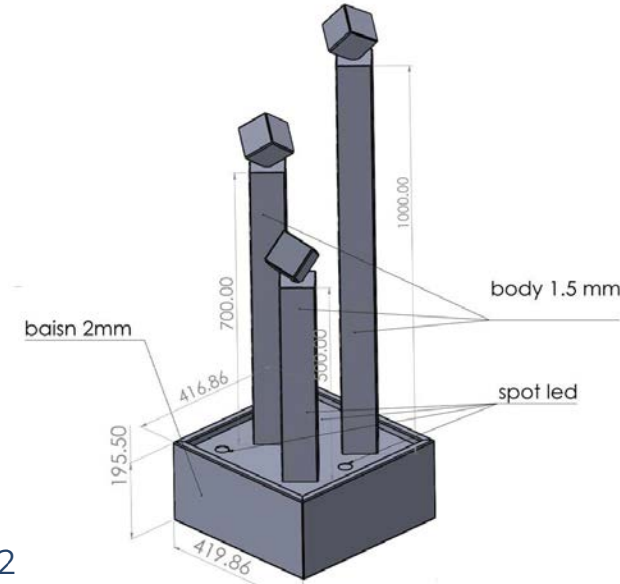

[Click to specifications](#)

The product made of Stainless Steel (Esp. 304)

Water inlet 1.5 inch or inch for all sizes

CODE	BODY DIAMETER (CM)	PUMP POWER	WATER HEIGHT	WATER COVER DIAMETER	PACKING SIZE	FOAM NOZZLES (PCS)	Comet NOZZLES (PCS)	VALVE (PCS)
FO-C101	30*208*106	4x2 HP	120 CM	125 * 230 CM	250 * 150 CM	20	36	56

GARDEN FOUNTAINS

نوافير حدائق

Code : GWF 0301

[Click to specifications](#)

MODEL NO.	Length (CM)	Width (CM)	Hight (CM)	Stainless Steel		Pump (Hp)	Filter	Weight (KG)	
				Type	Thickness (MM)				
GWF 0301	120	80	160	304	2	1.0	No		
Decorations						Lighting			
Natural Stone						V	Color	Control Panel	IP
						12	RGB	" Operating System by Remote Control or Touch Screen"	68

Code : GWF 0302

[Click to specifications](#)

MODEL NO.	Length (CM)	Width (CM)	Height (CM)	Column Length (CM)	Column Width (CM)	Column Height (CM)	Stainless Steel		Pump (Hp)
							Type	Thickness (MM)	
GWF 0302	44	44	125	8	8	90, 70 & 110	304	2	0.5
Decorations			Filter	Weight (KG)		Lighting			
Natural Stone			No			V	Color	Control Panel	IP
						12	RGB	" Operating System by Remote Control or Touch Screen"	68

Code : GWF 0314
[Click to specifications](#)

MODEL NO.	Length (CM)	Width (CM)	Height (CM)	Diameter	Stainless Steel		Pump (Hp)	
					Type	Thickness (MM)		
GWF 0314	125	125	90	80	304	2	0.5	
Decorations			Filter	Weight (KG)	Lighting			
Natural Stone			No		V	Color	Control Panel	IP
					12	RGB	" Operating System by Remote Control or Touch Screen"	68