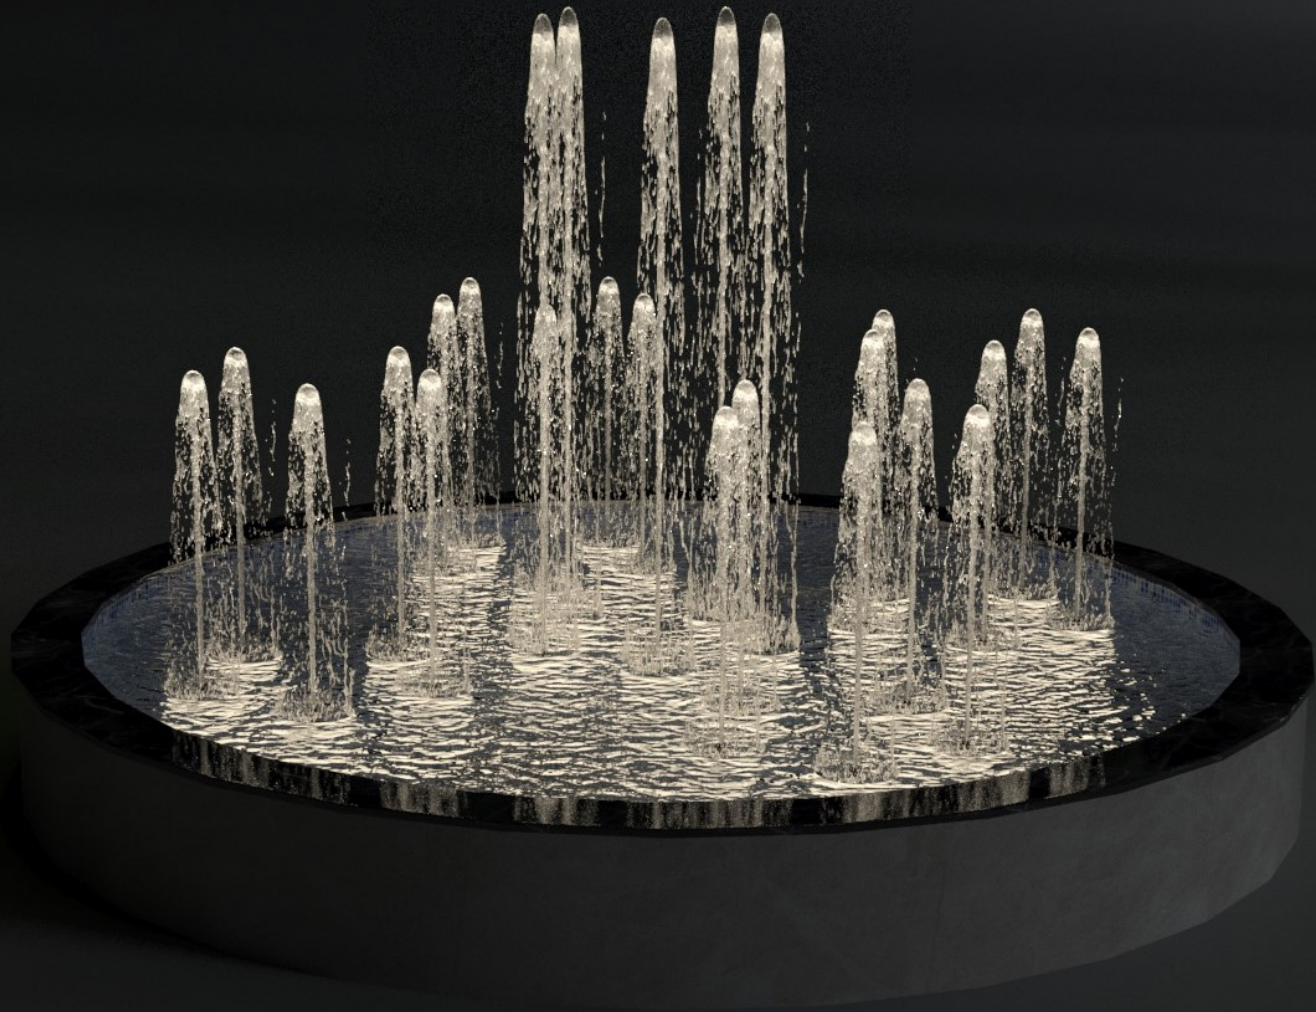

Code : FO-C102

[Click to specifications](#)

The product made of Stainless Steel (Esp. 304)

Water inlet 1.5 inch or inch for all sizes

CODE	BODY DIAMETER (CM)	PUMP POWER	WATER HEIGHT	WATER COVER DIAMETER	PACKING SIZE	FOAM NOZZLES (PCS)	Comet NOZZLES (PCS)	VALVE (PCS)
FO-C 102	35*126*445	4x2 HP	150CM	135* 460 CM	500* 150 CM	16	68	84

Code : FO-C152

[Click to specifications](#)

The product made of Stainless Steel (Esp. 304)

Water inlet 1.5 inch or inch for all sizes

CODE	BODY DIAMETER (CM)	PUMP POWER	WATER HEIGHT	WATER COVER DIAMETER	PACKING SIZE	MUSHROOM NOZZLES (PCS)	Comet NOZZLES (PCS)	VALVE (PCS)
FO-CF 152	30*210*210	2x2 HP	100 CM	210* 210 CM	250* 250 CM	1	152	153

Code : FO-L 100

[Click to specifications](#)

The product made of Stainless Steel (Esp. 304)

Water inlet 1.5 inch or inch for all sizes

CODE	BODY DIAMETER (CM)	PUMP POWER	WATER HEIGHT	WATER COVER DIAMETER	PACKING SIZE	FOAM NOZZLES (PCS)	VALVE (PCS)
FO-L 100	30*6.5*100	1x2 HP	100 CM	100*20CM	130*40 CM	9	9

Code : FO-C66

[Click to specifications](#)

The product made of Stainless Steel (Esp. 304)

Water inlet 1.5 inch or inch for all sizes

CODE	BODY DIAMETER (CM)	PUMP POWER	WATER HEIGHT	WATER COVER DIAMETER	PACKING SIZE	FOAM NOZZLES (PCS)	VALVE (PCS)
FO-C66	30*60*60	1x2 HP	100 CM	75* 75CM	100*100 CM	6	6