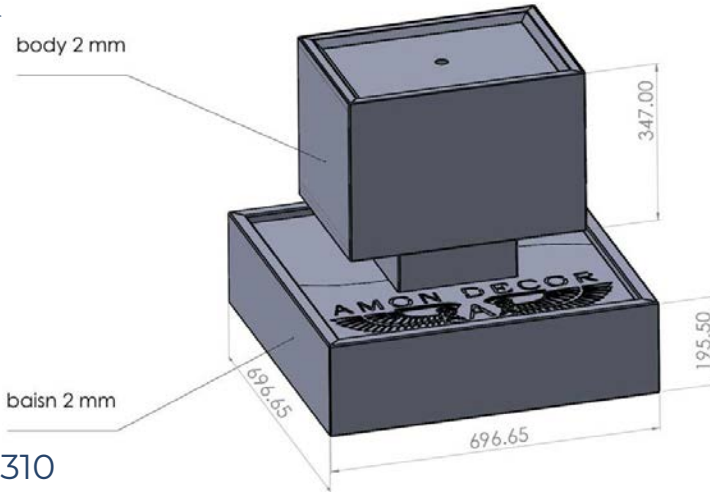

AMON DECOR

المجموعة الهندسية أمون

body 2 mm

baisn 2 mm

Code : GWF 0310

[Click to specifications](#)

MODEL NO.	Length (CM)	Width (CM)	Hight (CM)	Stainless Steel		Pump (Hp)	Filter	Weight (KG)	
				Type	Thickness (MM)				
GWF 0310	70	70	65	304	2	0.5	No		
Decorations						Lighting			
Natural Stone						V	Color	Control Panel	IP
						12	RGB	" Operating System by Remote Control or Touch Screen"	68