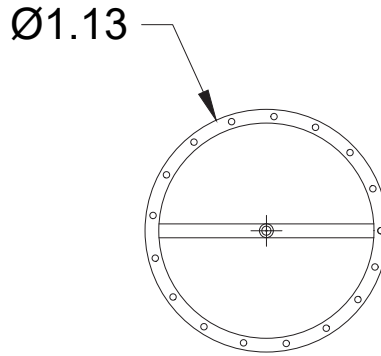

Code : FO-L 100

[Click to specifications](#)

The product made of Stainless Steel (Esp. 304)

Water inlet 1.5 inch or inch for all sizes

CODE	BODY DIAMETER (CM)	PUMP POWER	WATER HEIGHT	WATER COVER DIAMETER	PACKING SIZE	FOAM NOZZLES (PCS)	VALVE (PCS)
FO-L 100	30*6.5*100	1x2 HP	100 CM	100*20CM	130*40 CM	9	9

Code : FO-C66

[Click to specifications](#)

The product made of Stainless Steel (Esp. 304)

Water inlet 1.5 inch or inch for all sizes

CODE	BODY DIAMETER (CM)	PUMP POWER	WATER HEIGHT	WATER COVER DIAMETER	PACKING SIZE	FOAM NOZZLES (PCS)	VALVE (PCS)
FO-C66	30*60*60	1x2 HP	100 CM	75* 75CM	100*100 CM	6	6

AMON DECOR

المجموعة الهندسية أمون

Code : FO-C109

[Click to specifications](#)

The product made of Stainless Steel (Esp. 304)

Water inlet 1.5 inch or inch for all sizes

CODE	BODY DIAMETER (CM)	PUMP POWER	WATER HEIGHT	WATER COVER DIAMETER	PACKING SIZE	MUSHROOM NOZZLES (PCS)	Comet NOZZLES (PCS)	VALVE (PCS)
FO-CF109	30*183*183	1x3 Hp	100CM	183* 183 CM	200 *200 CM	1	91	92

Code : FO-C017

[Click to specifications](#)

The product made of Stainless Steel (Esp. 304)

Water inlet 1.5 inch or inch for all sizes

CODE	BODY DIAMETER (CM)	PUMP POWER	WATER HEIGHT	WATER COVER DIAMETER	PACKING SIZE	MUSHROOM NOZZLES (PCS)	Comet NOZZLES (PCS)	VALVE (PCS)
FO-CF107	30*113*113	1x1 Hp	76CM	113* 113 CM	150 * 150 CM	1	18	19